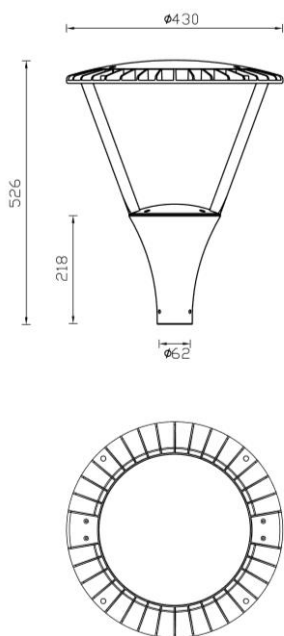

60w LED Round Street Lantern – 3CCT

Product Features

- 60w
- 3CCT: 3000K/4000K/5000K
- Fits 60mm or 76mm spigot size (adaptor included)
- Aluminium die cast housing
- Polycarbonate face
- 120° Beam Angle
- Ø430 x 526mm
- IP65 Housing
- IK08 Impact Rating
- Weight: 5.8kg

Specification Overview

Model	Power	Power Requirement	Colour Temp	Lumens	Beam Angle	Trim Colour	Dimensions	Spigot Size
PSL-430603C-R	55w	100~277VAC	3000/ 4000/ 5000K	5534lm	120°	Black	Ø430x526mm	60mm or 76mm

Product Specification

60w LED Round Street Lantern

Factory Default Colour Setting: 4000K

Specification

Model	PSL-43060-3C-R
Colour Temperature (3CCT)	3000K/4000K/5000K
Lumen (lm)	5534lm
Efficiency (lm/w)	>100lm/w
Light Source	LED
CRI (%)	≥80
Beam Angle	120°
Power Requirement	100~277VAC
Power Consumption	55w
Dimmable	No
Housing	Diecast aluminium with PC Lens
Lifespan	>40,000 hours
Operation Temperature	-20°C~+45°C
Product Dimension	Ø430 x 526mm
Fits Spigot Size	Ø60 or Ø76mm pole top
Impact Rating	IK08
Weight	5.8kg
Protection Rating	IP65
Warranty	5 Years