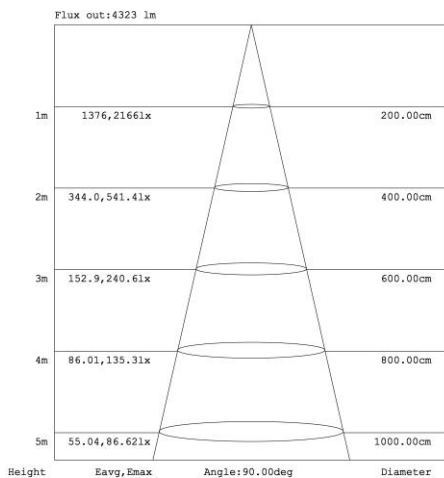

60w LED Round Street Lantern – 3CCT

Product Features

- 60w
- 3CCT: 3000K/4000K/5000K
- Fits 60mm or 76mm spigot size (adaptor included)
- Aluminium die cast housing
- Polycarbonate face
- 120° Beam Angle
- Ø430 x 526mm
- IP65 Housing
- IK08 Impact Rating
- Weight: 5.8kg

Specification Overview

Model	Power	Power Requirement	Colour Temp	Lumens	Beam Angle	Trim Colour	Dimensions	Spigot Size
PSL-430603C-R	55w	100~277VAC	3000/ 4000/ 5000K	5534lm	120°	Black	Ø430x526mm	60mm or 76mm

Product Specification

60w LED Round Street Lantern

Factory Default Colour Setting: 4000K

Specification

Model	PSL-43060-3C-R
Colour Temperature (3CCT)	3000K/4000K/5000K
Lumen (lm)	5534lm
Efficiency (lm/w)	>100lm/w
Light Source	LED
CRI (%)	≥80
Beam Angle	120°
Power Requirement	100~277VAC
Power Consumption	55w
Dimmable	No
Housing	Diecast aluminium with PC Lens
Lifespan	>40,000 hours
Operation Temperature	-20°C~+45°C
Product Dimension	Ø430 x 526mm
Fits Spigot Size	Ø60 or Ø76mm pole top
Impact Rating	IK08
Weight	5.8kg
Protection Rating	IP65
Warranty	5 Years